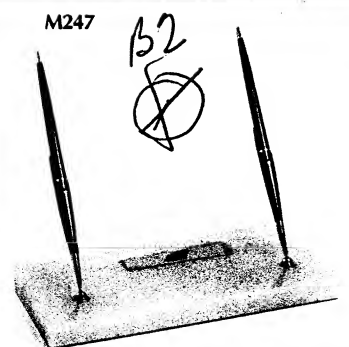

Parker Desk Sets

new ideas in desk sets for home and office

G257 Green onyx, 6 1/4" x 13 3/4". With \$5 pen and ball pen, nameplate..... \$90.00
With 006A clock add..... \$25.00

3DH

G247

J247

M247

J257